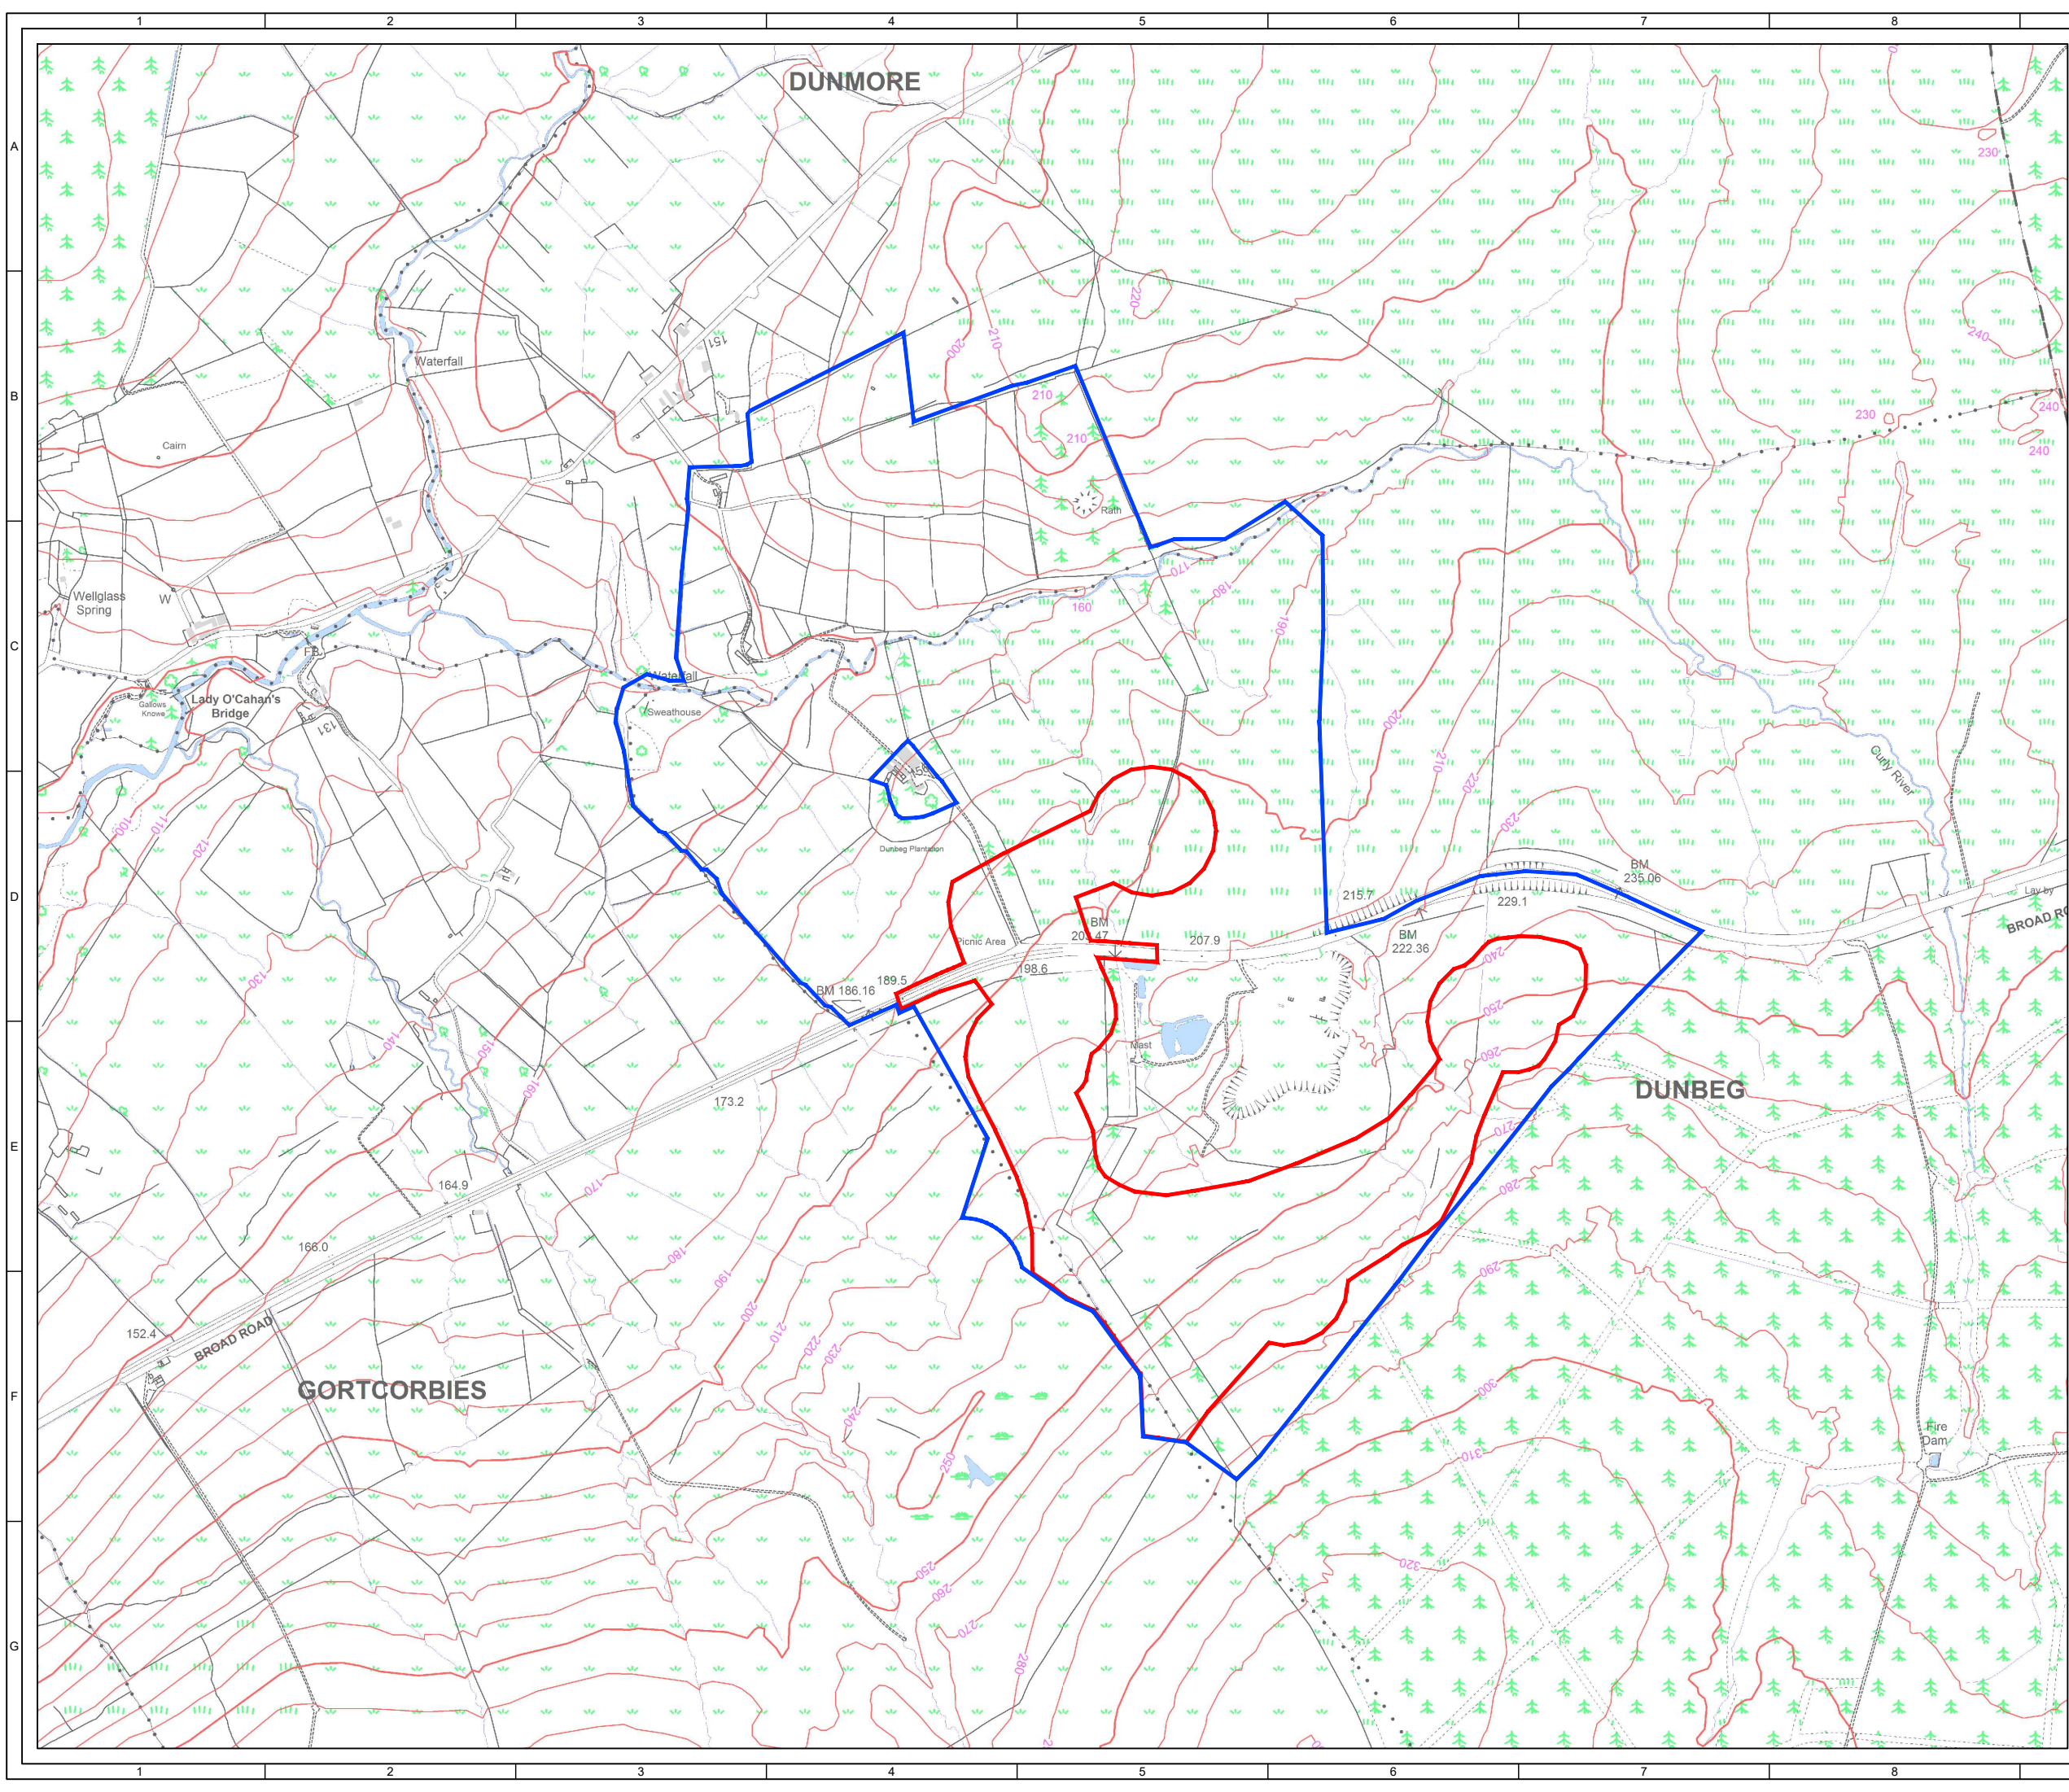

KEY:
— SITE BOUNDARY
— APPLICATION BOUNDARY

0	MC				First Issue
ISSUE	DRAWN	CHKD	APPD	DATE	REVISION NOTES

PURPOSE	OTHER	COORDINATES	TM65 IRISH GRID
SCALE	1:10,000 @A3	DATUM	N/A
LAYOUT DRAWING	N/A	T-LAYOUT NO	N/A

PROJECT TITLE
DUNBEG SOUTH EXTENSION WIND FARM

DRAWING TITLE
APPLICATION BOUNDARY

RES DRAWING NUMBER	05214-RES-LAY-DR-LE-007	REV	0
--------------------	-------------------------	-----	---

THIS DRAWING IS THE PROPERTY OF RENEWABLE ENERGY SYSTEMS LIMITED AND NO REPRODUCTION MAY BE MADE IN WHOLE OR IN PART WITHOUT PERMISSION