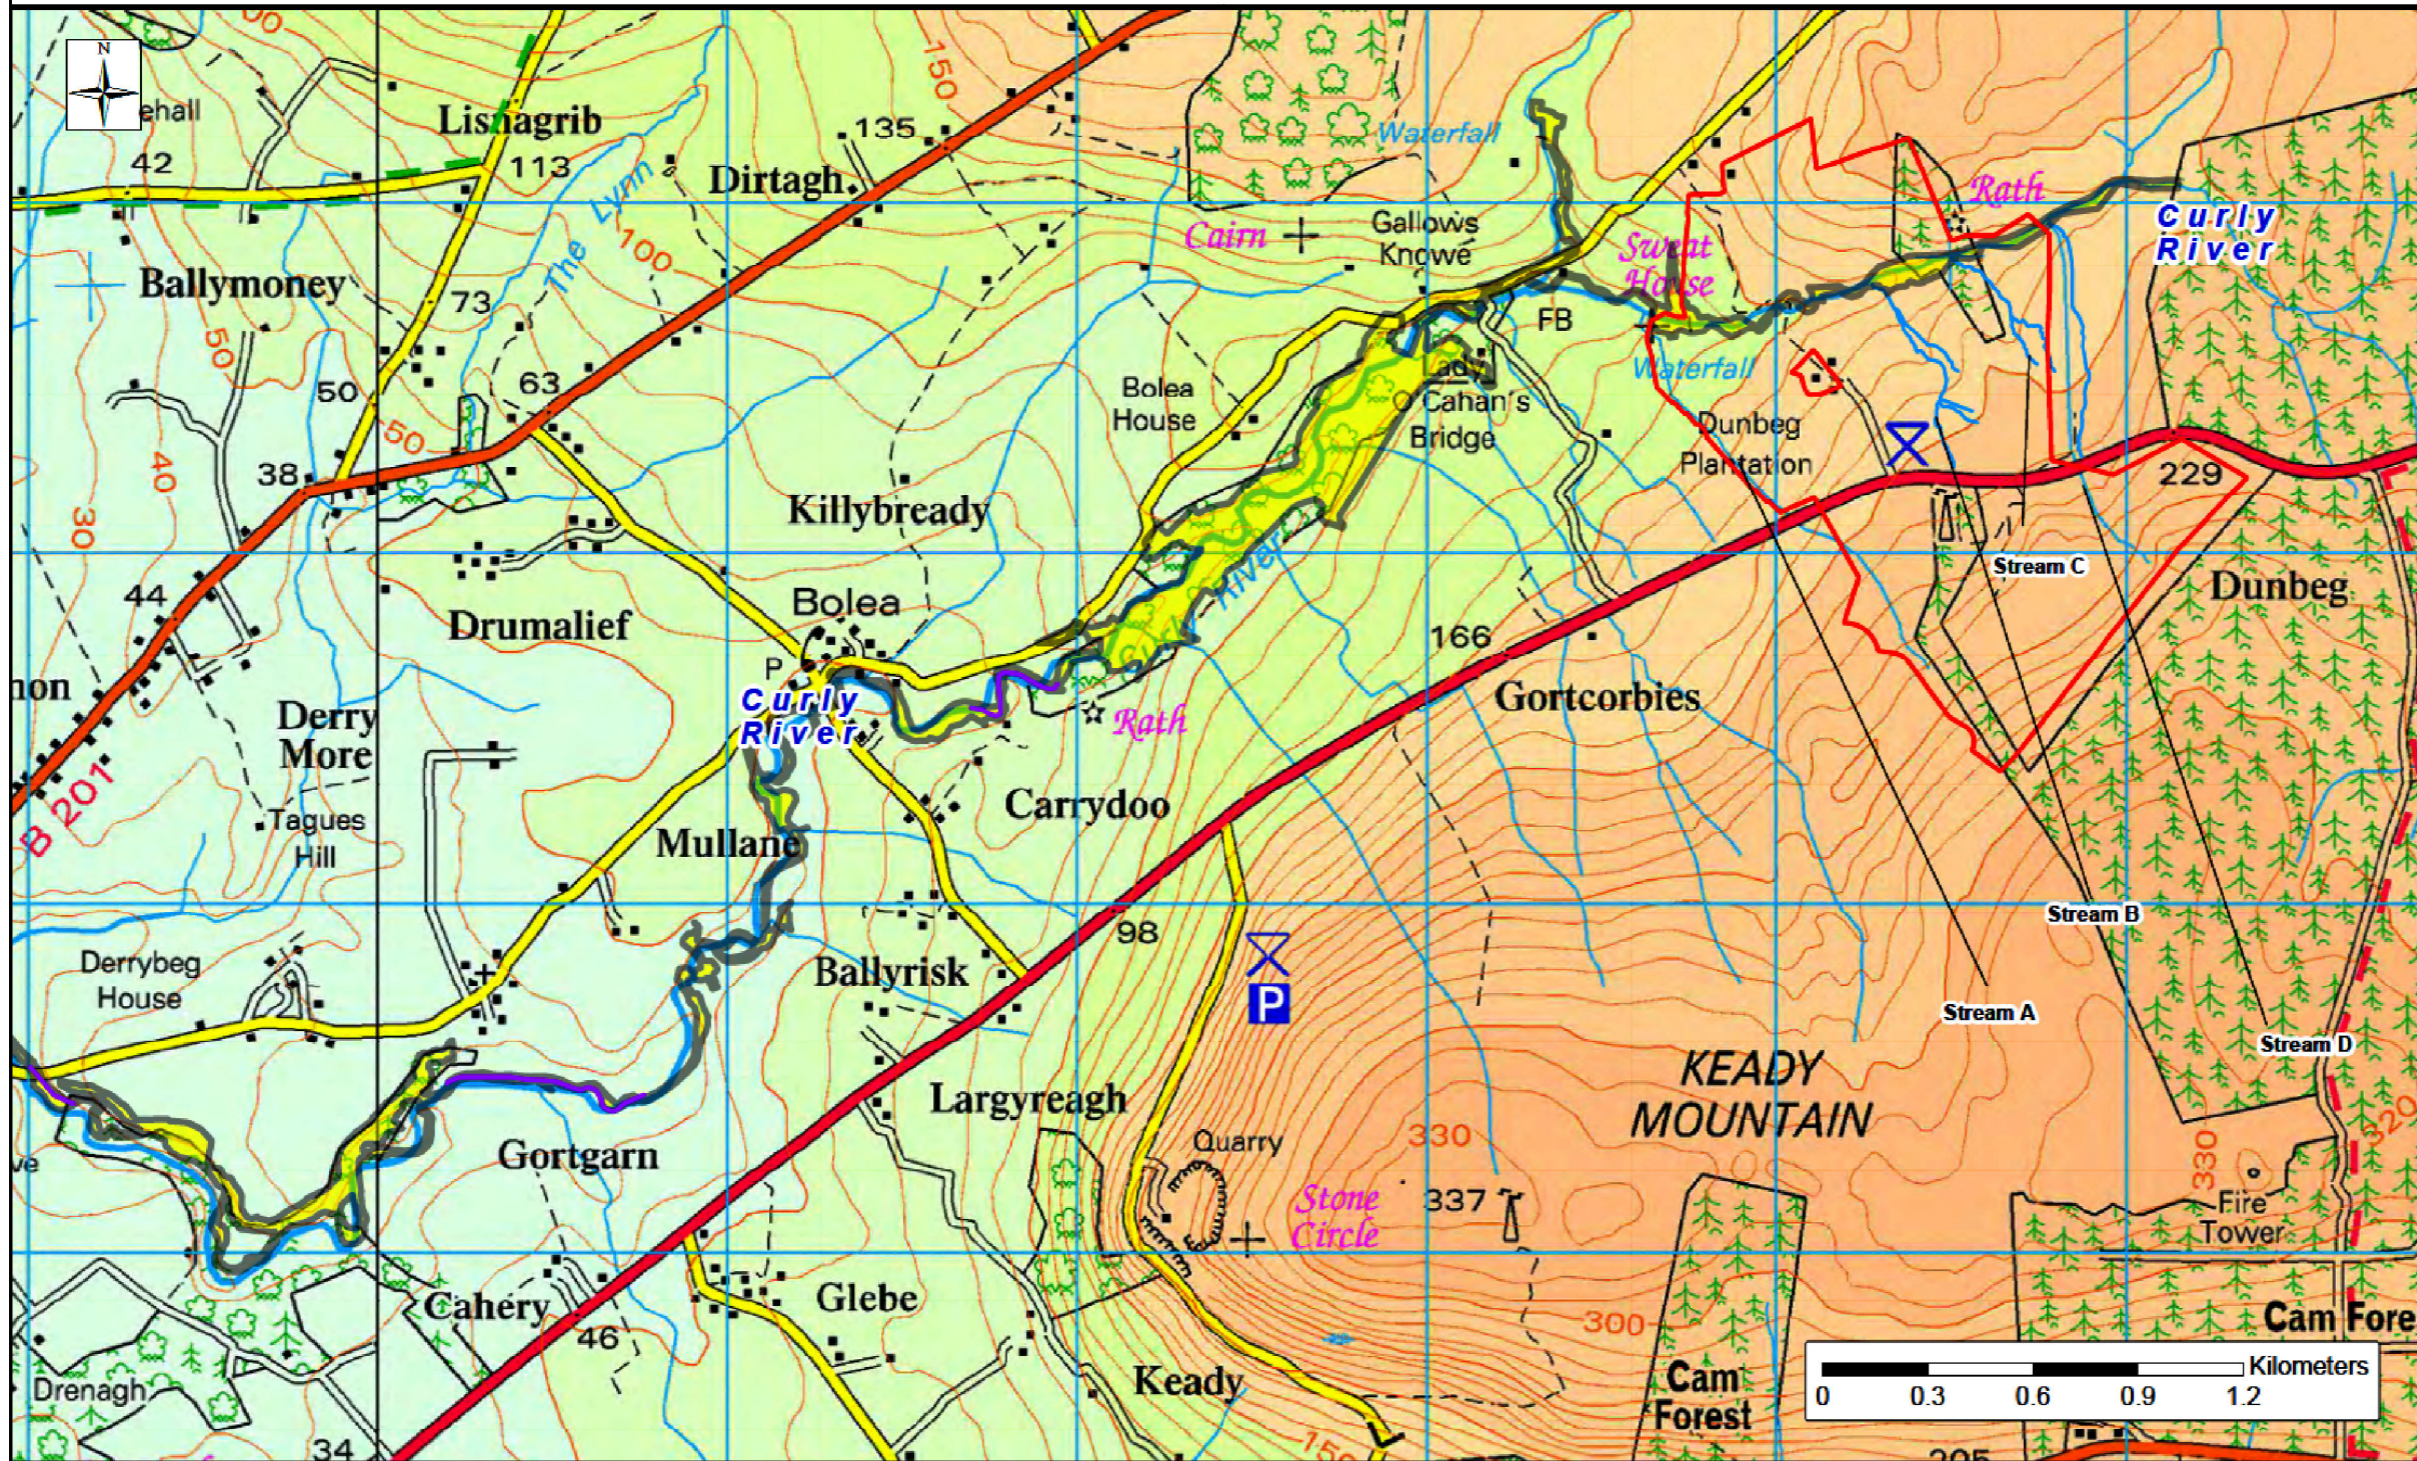

DUNBEG SOUTH EXTENSION
WIND FARM

FIGURE 8.2

LOCAL WATERS

- Site Location
- Locations of riparian enhancement and protection works
- River Roe and Tributaries SAC/ASSI

LAYOUT N/A T-LAYOUT NO. N/A

DRAWING NUMBER
05214-RES-LAY-DR-EN-009

SCALE AS SHOWN @A3

ENVIRONMENTAL STATEMENT &
PLANNING APPLICATION 2024

THIS DRAWING IS THE PROPERTY OF RENEWABLE ENERGY SYSTEMS LTD. AND NO REPRODUCTION MAY BE MADE IN WHOLE OR IN PART WITHOUT PERMISSION